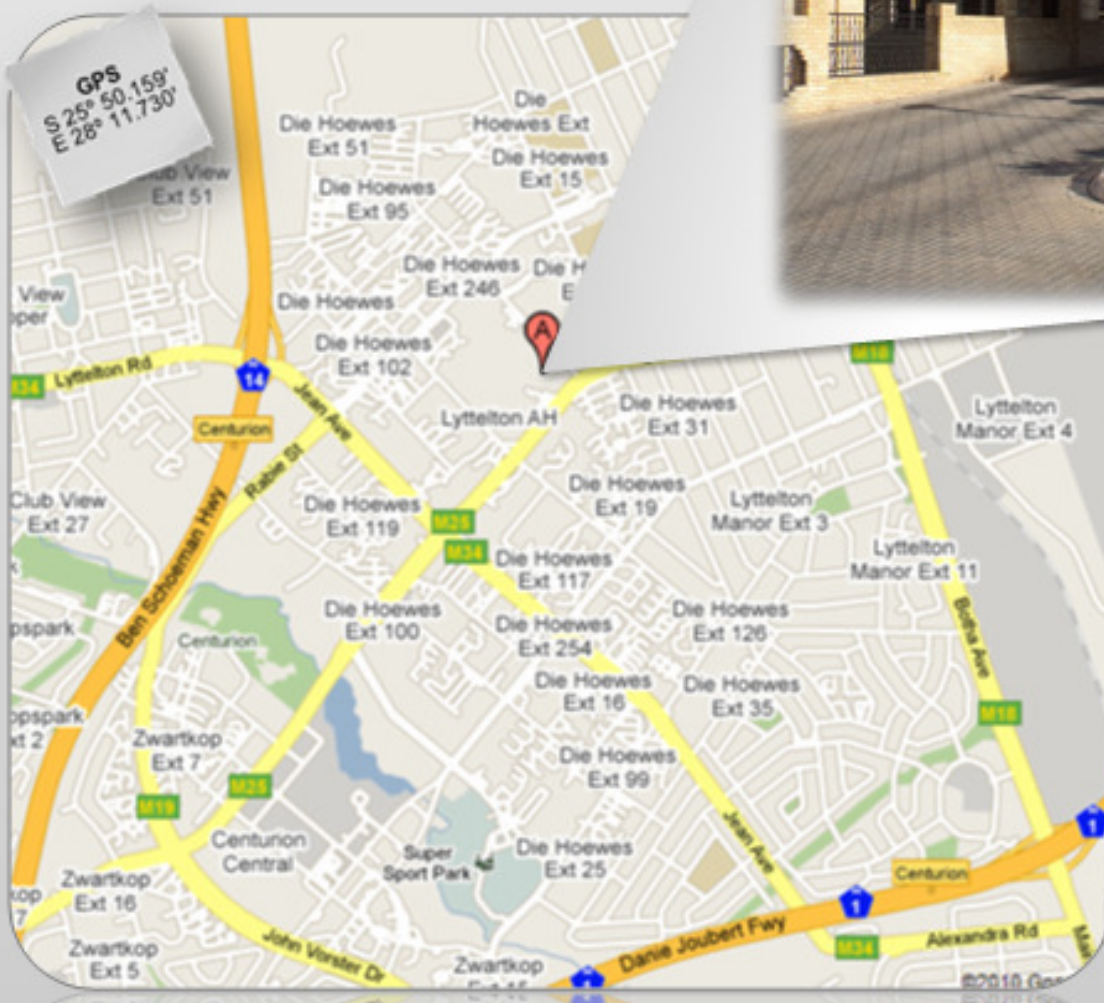

#### Directions to our offices:

##### From the N1 – North

- Take the John Vorster Drive off-ramp, travelling west. Turn right into Hendrik Verwoerd Drive.
- Continue along Hendrik Verwoerd, turn left into Jean Avenue. Then turn right into Rabie Street.
- Turn right into Basden Avenue.
- Turn right into Crystal Park office complex, diagonally across from the Lyttelton Police Station.

##### From the N1 – South

- Take the Botha Avenue off-ramp and turn left, staying on Botha Avenue for + 2 kilometers.
- Turn left into Station Road – Then right into Jean Avenue. . Then turn right into Rabie Street.
- Turn right into Basden Avenue. Turn right into Crystal Park office complex, diagonally across from the Lyttelton Police Station.

##### From the N14/R28

- Take the Jean Avenue off-ramp, travelling east. Turn right underneath the highway.
- Turn left into Rabie Street. Turn right into Basden Avenue.
- Turn right into Crystal Park office complex, diagonally across from the Lyttelton Police Station.